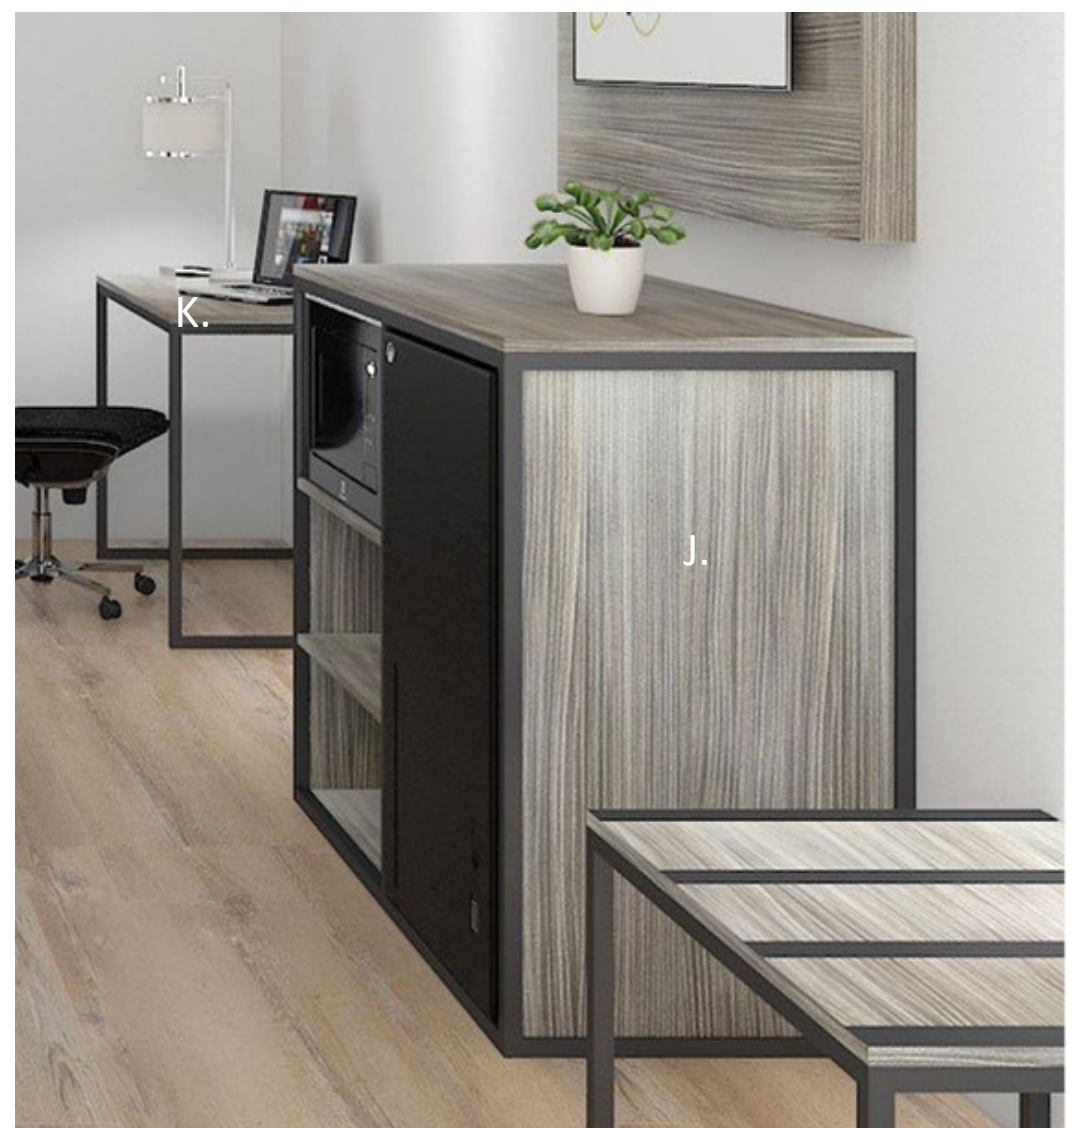

- G **HUTSON Media Panel**
  ITEM # ABCDE-123   DIMENSIONS 48"W X 3"D X 36"H
- H **HUTSON Micro Fridge Combo Unit (with drawers/cabinet)***
  ITEM # ABCDE-123   DIMENSIONS 48"W X 22"D X 42"H
- I **HUTSON Luggage Bench**
  ITEM # ABCDE-123   DIMENSIONS 30"W X 22"D X 18"H
- J **HUTSON Micro Fridge Combo Unit (with open shelves)**
  ITEM # ABCDE-123   DIMENSIONS 48"W X 22"D X 42"H
- K **HUTSON Desk**
  ITEM # ABCDE-123   DIMENSIONS 42"W X 22"D X 30"H

*With Powder Coated Metal in **Metallic Charcoal**

SHOWN IN **CYPRESS GREY LAMINATE**.
WALL GUARDS IN **CHARCOAL LAMINATE**.
AVAILABLE IN AN EXPANSIVE VARIETY OF LAMINATE COLORS.
PLEASE CONTACT US FOR MOST UP-TO-DATE SELECTION.