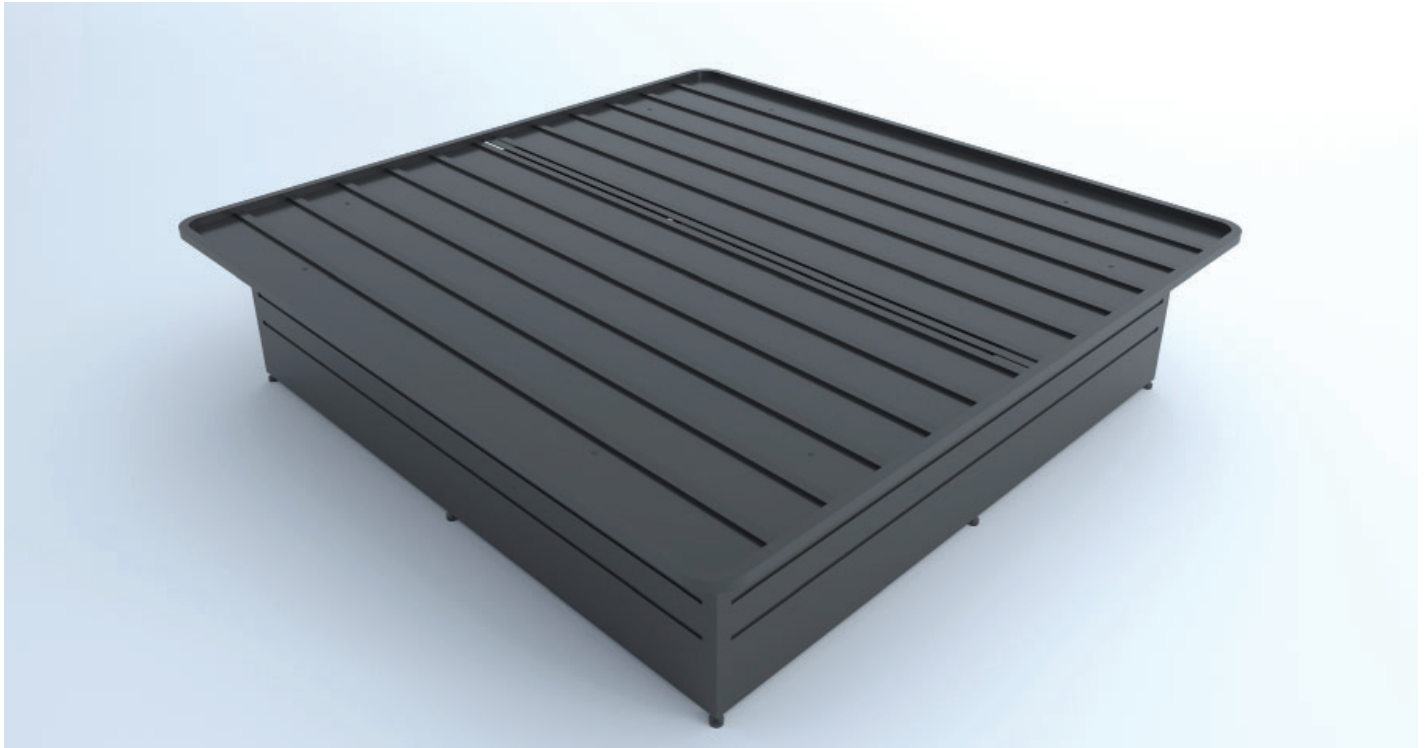

LEGACY PLATFORM BED BASE 3

Features and Benefits:

Unique Panel Design:

Durable, rectangular steel panels provide stationary support which increases the life of your mattress.

4 Side Panels:

Complete closure with 4 side panels helps prevent bed bugs & unwanted access underneath the mattress.

All-in-One Combo:

No foundation, box spring, or bed skirt needed.

Noise-Free Design:

No creaking or squeaking. Designed to be noise free.

100% Steel Construction:

Heavy-gauge slat/rail support with a durable welded frame.

Stylish & Intelligent:

A clean, modern bed frame designed for style and function.

Supports up to 2,500 pounds:

Commercial grade, heavy duty platform bed can support up to 2,500lbs.

Rounded Corners:

Rounded corners allow for enhanced safety and prevent injury when walking by your bed.

Specs:	Color/Finish:	Black
	Frame Material:	Steel
	Weight Capacity:	2,500 lbs
	Height:	18"
	Available in:	Twin XL, Full XL, Queen, King, Hotel King & California King
Other Specs:	Rigid slat design. Much better support compared to wire mesh. <ul style="list-style-type: none"> - 4 SidePanels - Steel Legs with Rubber Tips - Rounded Corners for enhanced safety 	