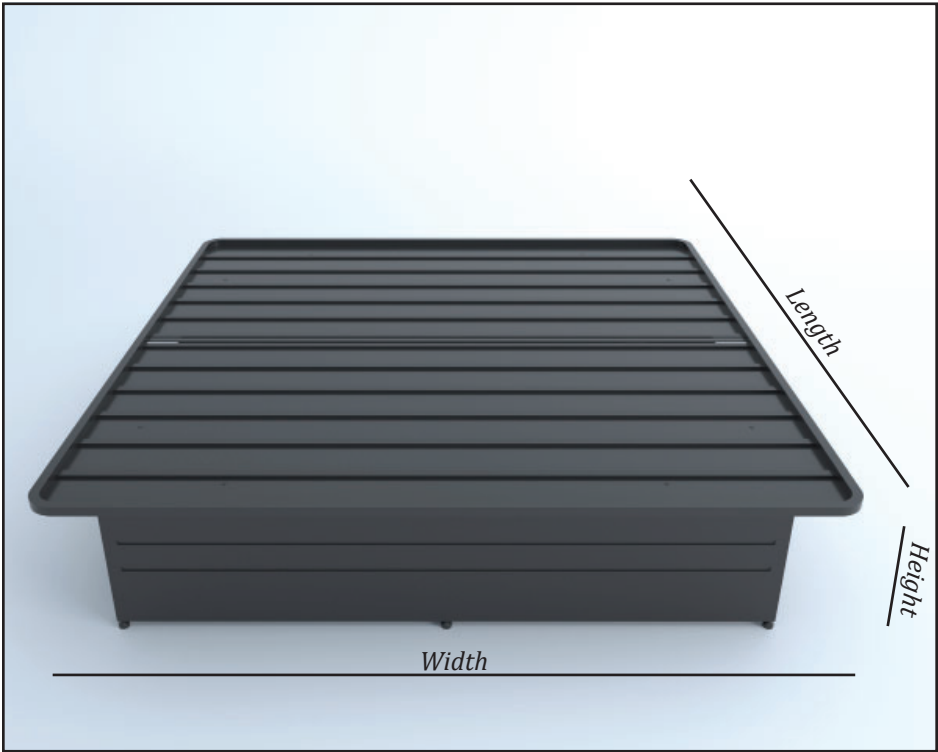

LEGACY PLATFORM BED BASE 3

Features and Benefits:

Unique Panel Design:

Durable, rectangular steel panels provide stationary support which increases the life of your mattress.

4 Side Panels:

Complete closure with 4 side panels helps prevent bed bugs & unwanted access underneath the mattress.

Stylish & Intelligent:

A clean, modern bed frame designed for style and function.

Supports up to 2,500 pounds:

Commercial grade, heavy duty platform bed can support up to 2,500lbs.

Rounded Corners:

Rounded corners allow for enhanced safety and prevent injury when walking by your bed.

LEGACY PLATFORM BED BASE 3

Image Coming Soon!

Image Coming Soon!

Sizes:	TWIN XL	FULL XL	QUEEN	KING	H. KING	Cal. KING
	WIDTH	38.5"	54"	60"	76"	72"
LENGTH	79.5"	79.5"	79.5"	79.5"	79.5"	84"
HEIGHT	18"	18"	18"	18"	18"	18"

Specs:	Color/Finish:	Black
	Frame Material:	Steel
	Weight Capacity:	2,500 lbs
	Height:	18"
	Available in:	Twin XL, Full XL, Queen, King, Hotel King & California King
Other Specs:	Rigid slat design. Much better support compared to wire mesh. <ul style="list-style-type: none"> - 4 SidePanels - Steel Legs with Rubber Tips - Rounded Corners for enhanced safety 	